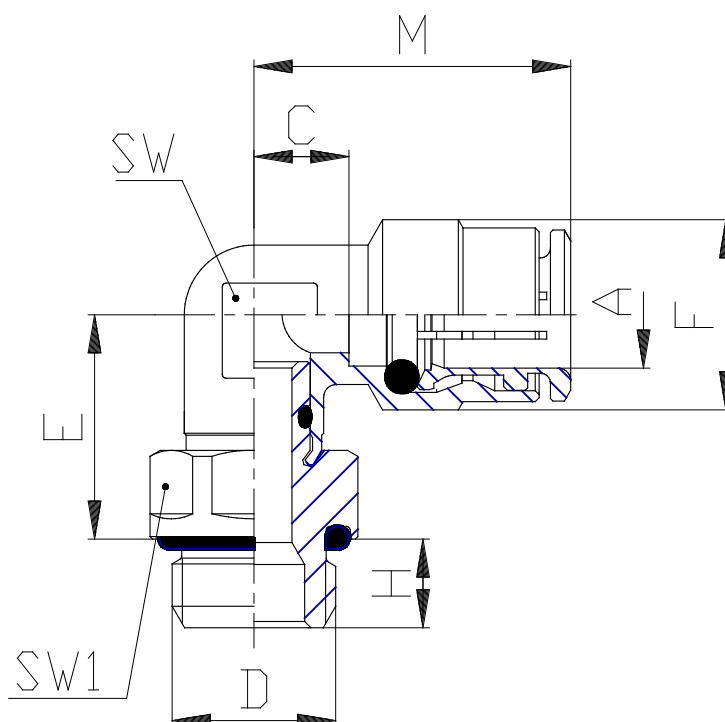

Mod. 6522 - Series 6000 fittings

Product code: 6522 12-1/2

Datasheet creation date: 20/05/2026 00:56

Check the most updated document online [click here](#)

TECHNICAL DATA

Mod.	6522 12-1/2
------	-------------

Mod. 6522 - Series 6000 fittings

Product code: 6522 12-1/2

DIMENSIONS

A (mm)	12
D	G1/2
C (mm)	19.2
E (mm)	21.5
F (mm)	19.5
H (mm)	8.0
M (mm)	26.5
SW (mm)	15
SW1 (mm)	22