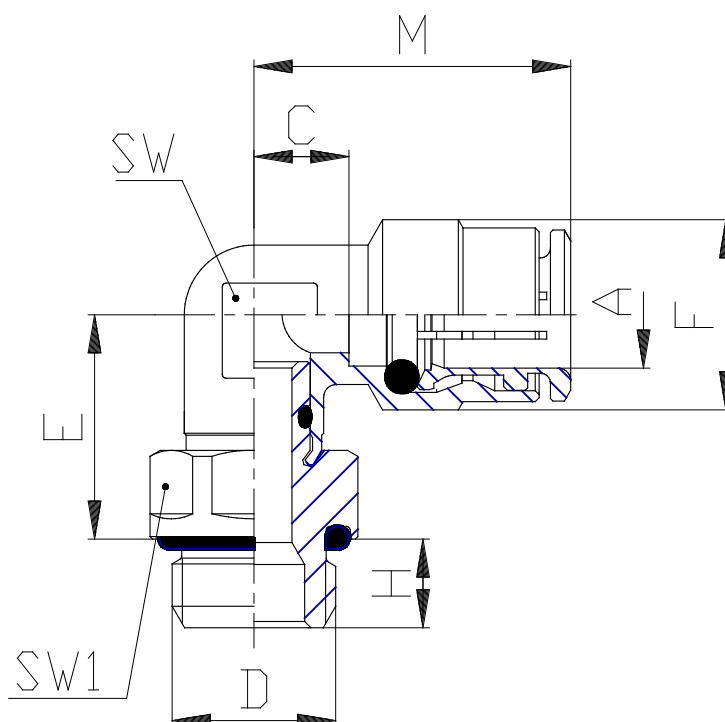

## Mod. 6522 - Series 6000 fittings

Product code: 6522 10-1/4

Datasheet creation date: 19/05/2026 09:03

Check the most updated document online [click here](#)

### TECHNICAL DATA

|      |             |
|------|-------------|
| Mod. | 6522 10-1/4 |
|------|-------------|

## Mod. 6522 - Series 6000 fittings

Product code: 6522 10-1/4

### DIMENSIONS

|                 |      |
|-----------------|------|
| <b>A (mm)</b>   | 10   |
| <b>D</b>        | G1/4 |
| <b>C (mm)</b>   | 20.2 |
| <b>E (mm)</b>   | 19.5 |
| <b>F (mm)</b>   | 16.5 |
| <b>H (mm)</b>   | 7.0  |
| <b>M (mm)</b>   | 26.0 |
| <b>SW (mm)</b>  | 13   |
| <b>SW1 (mm)</b> | 15   |