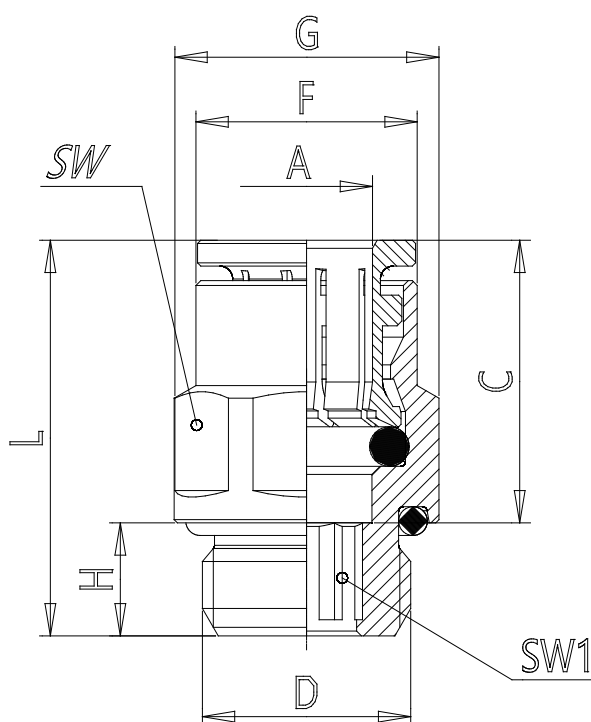

## Mod. 6512 - Series 6000 fittings

Product code: 6512 6-1/4

Datasheet creation date: 19/05/2026 09:00

Check the most updated document online [click here](#)

### TECHNICAL DATA

Mod.	6512 6-1/4
------	------------

## Mod. 6512 - Series 6000 fittings

Product code: 6512 6-1/4

### DIMENSIONS

<b>A (mm)</b>	6
<b>D (mm)</b>	G1/4
<b>C (mm)</b>	16.0
<b>F (mm)</b>	11.7
<b>G (mm)</b>	16.4
<b>H (mm)</b>	7.0
<b>L (mm)</b>	22.0
<b>SW (mm)</b>	15
<b>SW1 (mm)</b>	4.0
<b>Weight (g)</b>	13