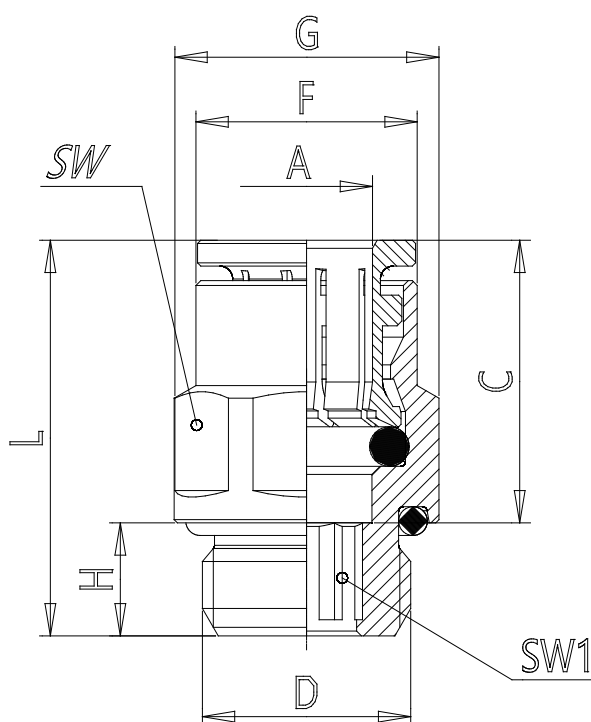

## Mod. 6512 - Series 6000 fittings

Product code: 6512 5-M5

Datasheet creation date: 19/05/2026 20:02

Check the most updated document online [click here](#)

### ■ TECHNICAL DATA

Mod.	6512 5-M5
------	-----------

### DIMENSIONS

A (mm)	5
D (mm)	M5
C (mm)	15.0
F (mm)	8.8
G (mm)	9.9
H (mm)	4.0
L (mm)	21.0
SW (mm)	9
SW1 (mm)	2.0
Weight (g)	5