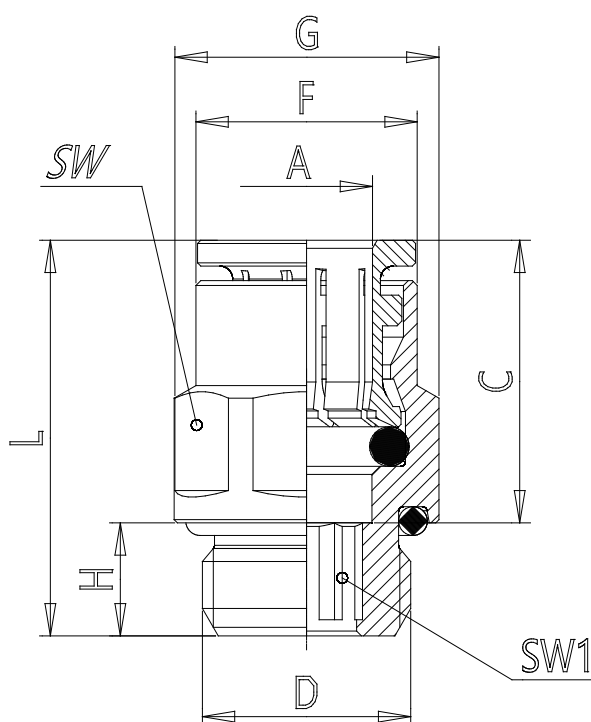

## Mod. 6512 - Series 6000 fittings

Product code: 6512 4-M6

Datasheet creation date: 19/05/2026 08:53

Check the most updated document online [click here](#)

### ■ TECHNICAL DATA

Mod.	6512 4-M6
------	-----------

## Mod. 6512 - Series 6000 fittings

Product code: 6512 4-M6

### DIMENSIONS

A (mm)	4
D (mm)	M6
C (mm)	14.0
F (mm)	8.8
G (mm)	9.9
H (mm)	4.5
L (mm)	20.5
SW (mm)	9
SW1 (mm)	2.5
Weight (g)	6