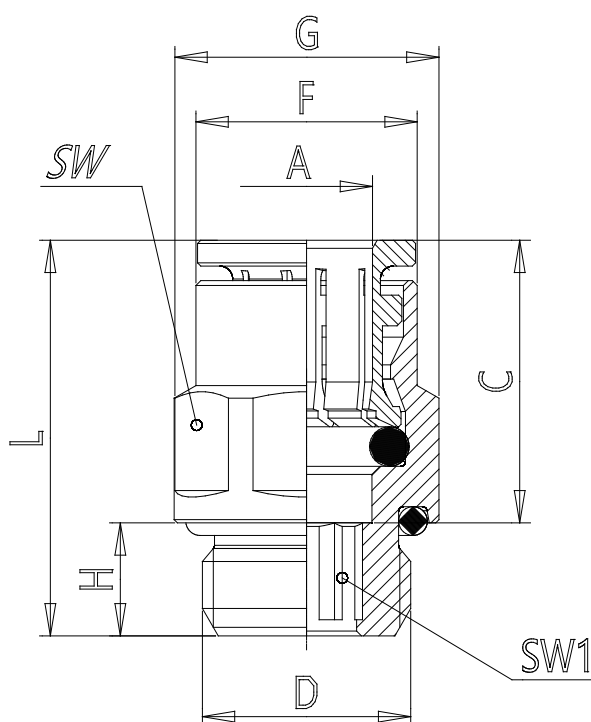

## Mod. 6512 - Series 6000 fittings

Product code: 6512 4-M5

Datasheet creation date: 19/05/2026 08:53

Check the most updated document online [click here](#)

### TECHNICAL DATA

Mod.	6512 4-M5
------	-----------

## Mod. 6512 - Series 6000 fittings

Product code: 6512 4-M5

### DIMENSIONS

<b>A (mm)</b>	4
<b>D (mm)</b>	M5
<b>C (mm)</b>	14.0
<b>F (mm)</b>	7.8
<b>G (mm)</b>	8.8
<b>H (mm)</b>	4.0
<b>L (mm)</b>	20.0
<b>SW (mm)</b>	8
<b>SW1 (mm)</b>	2.0
<b>Weight (g)</b>	4