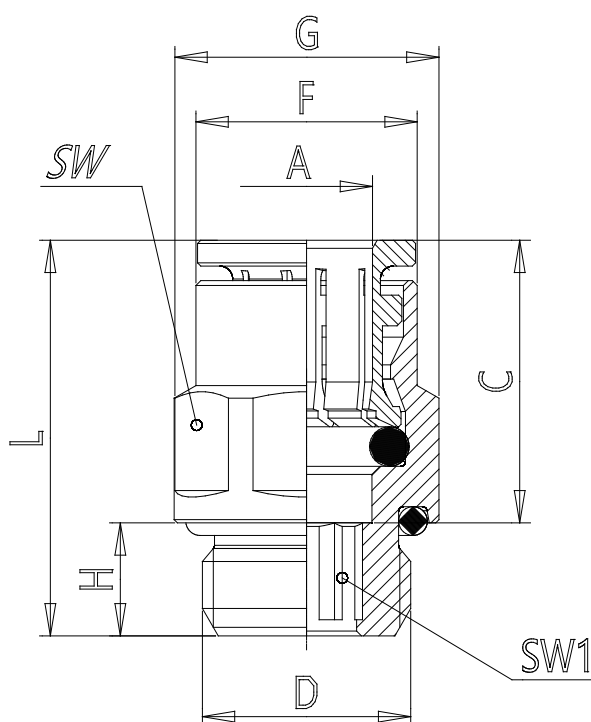

## Mod. 6512 - Series 6000 fittings

Product code: 6512 12-1/4

Datasheet creation date: 19/05/2026 09:07

Check the most updated document online [click here](#)

### TECHNICAL DATA

Mod.	6512 12-1/4
------	-------------

## Mod. 6512 - Series 6000 fittings

Product code: 6512 12-1/4

### DIMENSIONS

<b>A (mm)</b>	12
<b>D (mm)</b>	G1/4
<b>C (mm)</b>	19.2
<b>F (mm)</b>	18.3
<b>G (mm)</b>	20.5
<b>H (mm)</b>	7.0
<b>L (mm)</b>	29.5
<b>SW (mm)</b>	19
<b>SW1 (mm)</b>	7.0
<b>Weight (g)</b>	29