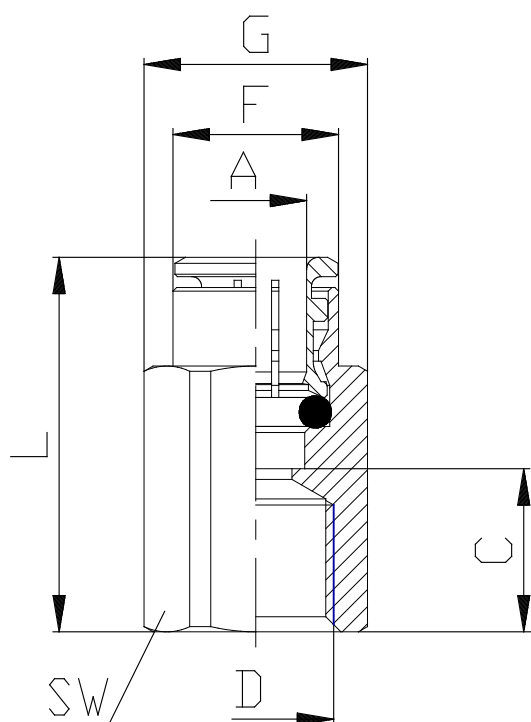

Mod. 6463 - Series 6000 fittings

Product code: 6463 8-1/4

Datasheet creation date: 19/05/2026 08:53

Check the most updated document online [click here](#)

■ TECHNICAL DATA

Mod.	6463 8-1/4
------	------------

Mod. 6463 - Series 6000 fittings

Product code: 6463 8-1/4

DIMENSIONS

A (mm)	8
D (mm)	G1/4
C (mm)	11.5
F (mm)	13.7
G (mm)	16.5
L (mm)	29.0
SW (mm)	15