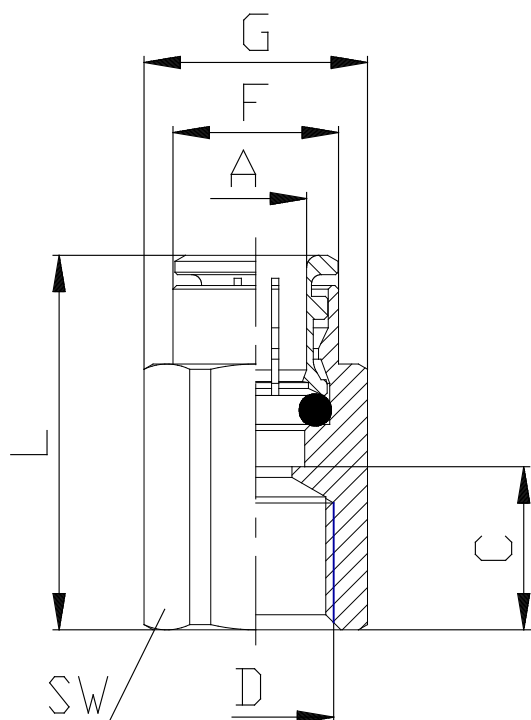

Mod. 6463 - Series 6000 fittings

Product code: 6463 6-1/4

Datasheet creation date: 19/05/2026 09:00

Check the most updated document online [click here](#)

■ TECHNICAL DATA

| | |
|------|------------|
| Mod. | 6463 6-1/4 |
|------|------------|

Mod. 6463 - Series 6000 fittings

Product code: 6463 6-1/4

DIMENSIONS

| | |
|----------------|------|
| A (mm) | 6 |
| D (mm) | G1/4 |
| C (mm) | 11.5 |
| F (mm) | 11.9 |
| G (mm) | 16.5 |
| L (mm) | 27.5 |
| SW (mm) | 15 |