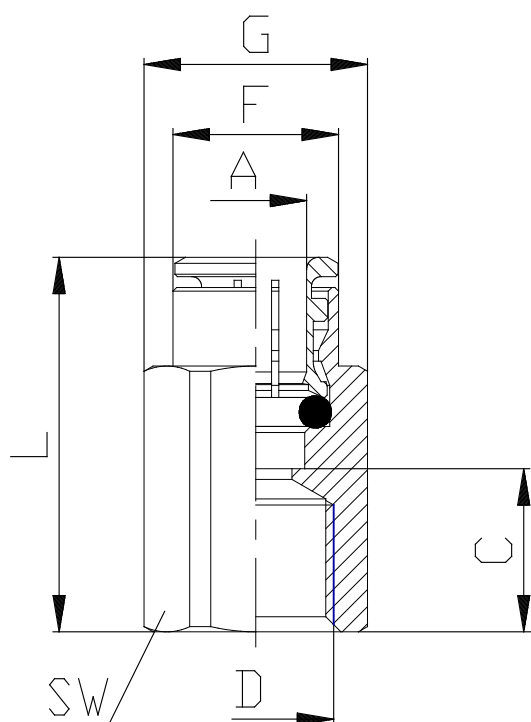

Mod. 6463 - Series 6000 fittings

Product code: 6463 4-M5

Datasheet creation date: 19/05/2026 18:20

Check the most updated document online [click here](#)

■ TECHNICAL DATA

Mod.	6463 4-M5
------	-----------

Mod. 6463 - Series 6000 fittings

Product code: 6463 4-M5

DIMENSIONS

A (mm)	4
D (mm)	M5
C (mm)	6.5
F (mm)	7.8
G (mm)	8.8
L (mm)	20.5
SW (mm)	8