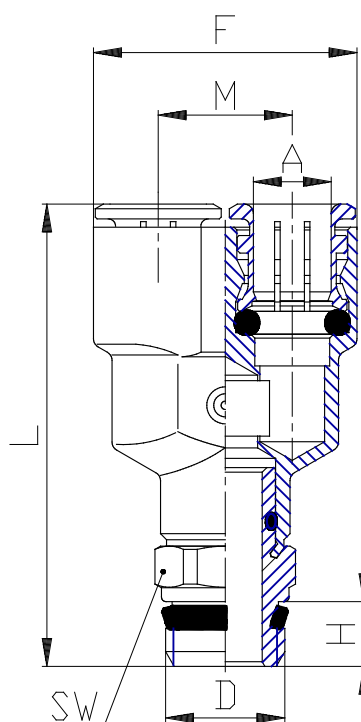

Mod. 6451 & Mod. S6450 - Series 6000 fittings

Product code: 6451 4-M5

Datasheet creation date: 19/05/2026 18:02

Check the most updated document online [click here](#)

TECHNICAL DATA

Mod.	6451 4-M5
------	-----------

Mod. 6451 & Mod. S6450 - Series 6000 fittings

Product code: 6451 4-M5

DIMENSIONS

A (mm)	4
D	M5
F (mm)	18.0
H (mm)	4.0
L (mm)	26.5
M (mm)	9.0
SW (mm)	-
ASM	*non swivel, with Mod. 2661 assembled