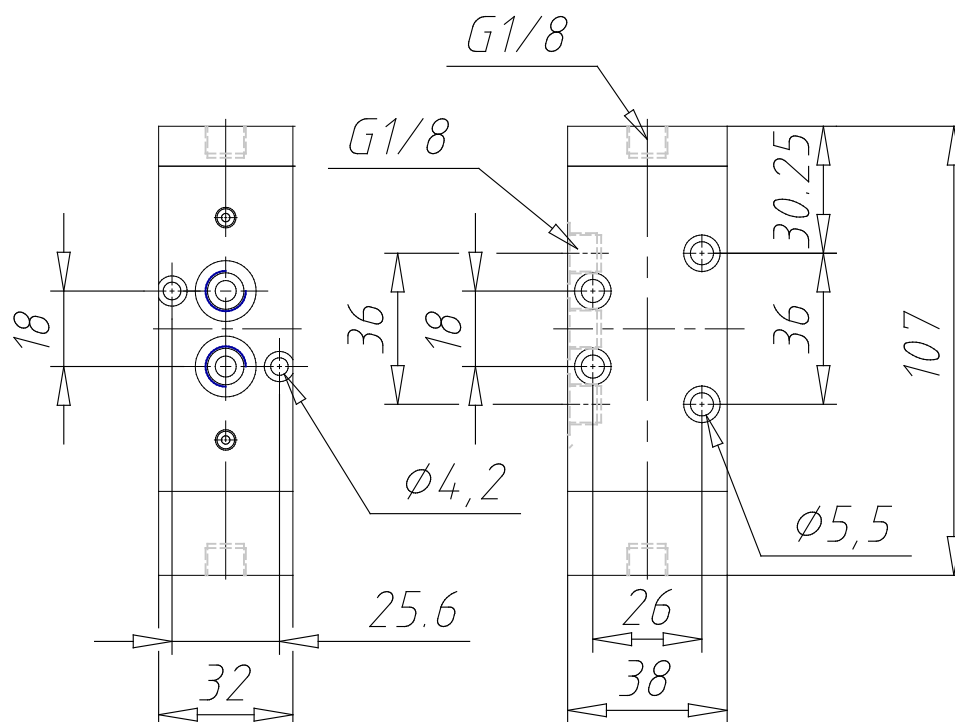

5/3-way closed-centre valve, G1/8 port, monostable, with central stable position - Series

Product code: 468-33

Datasheet creation date: 19/05/2026 17:02

Check the most updated document online [click here](#)

TECHNICAL DATA

Mod.	468-33
Mounting	Without base/conv.
Function	5/3 CC
Flow rate	700
P. min pilot. (bar)	2.5

5/3-way closed-centre valve, G1/8 port, monostable, with central stable position - Series

Product code: 468-33

DIMENSIONS

Mod.	468-33
Mounting	Without base/conv.
Function	5/3 CC
Flow rate	700
P. min pilot. (bar)	2.5