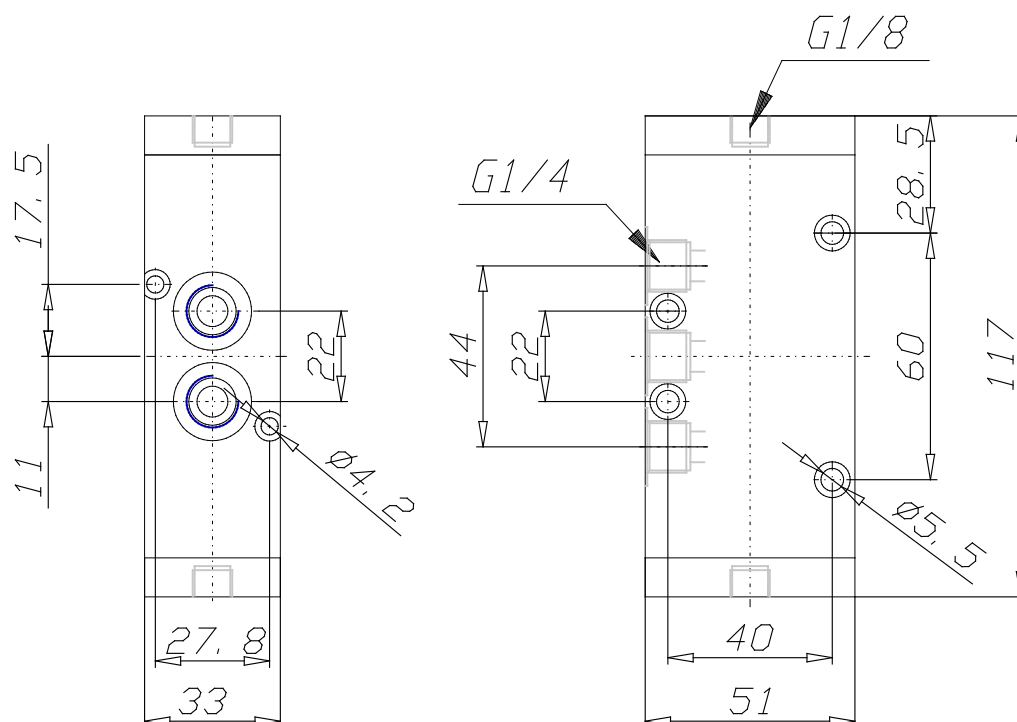

## 5/3-way closed-centre valve, G1/4 port, monostable, with central stable position - Series

Product code: 464-33

Datasheet creation date: 19/05/2026 08:48

Check the most updated document online [click here](#)

### TECHNICAL DATA

<b>Mod.</b>	464-33
<b>Mounting</b>	Without base/conv.
<b>Function</b>	5/3 CC
<b>Flow rate</b>	1250
<b>P. min pilot. (bar)</b>	2.5

## 5/3-way closed-centre valve, G1/4 port, monostable, with central stable position - Series

Product code: 464-33

### DIMENSIONS

<b>Mod.</b>	464-33
<b>Mounting</b>	Without base/conv.
<b>Function</b>	5/3 CC
<b>Flow rate</b>	1250
<b>P. min pilot. (bar)</b>	2.5