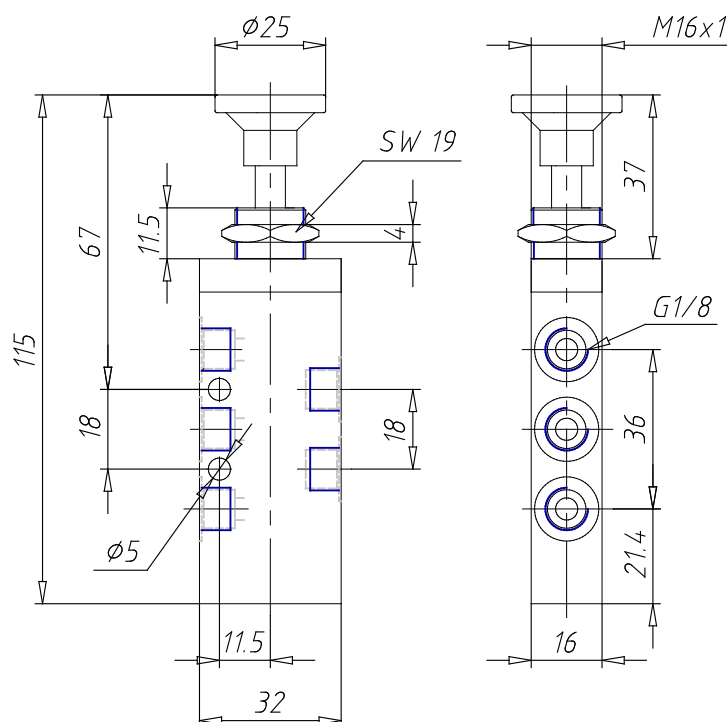

## Manually operated valves - Series 1,3,4

Product code: 358-915

Datasheet creation date: 19/05/2026 17:09

Check the most updated document online [click here](#)

### TECHNICAL DATA

|                                 |         |
|---------------------------------|---------|
| <b>Mod.</b>                     | 358-915 |
| <b>Actuating force (N)</b>      | 35      |
| <b>Operating pressure (bar)</b> | -0.9+10 |
| <b>Flow rate (Nl/min)</b>       | 700     |

## Manually operated valves - Series 1,3,4

Product code: 358-915

### DIMENSIONS

|                                 |         |
|---------------------------------|---------|
| <b>Mod.</b>                     | 358-915 |
| <b>Actuating force (N)</b>      | 35      |
| <b>Operating pressure (bar)</b> | -0.9÷10 |
| <b>Flow rate (NI/min)</b>       | 700     |