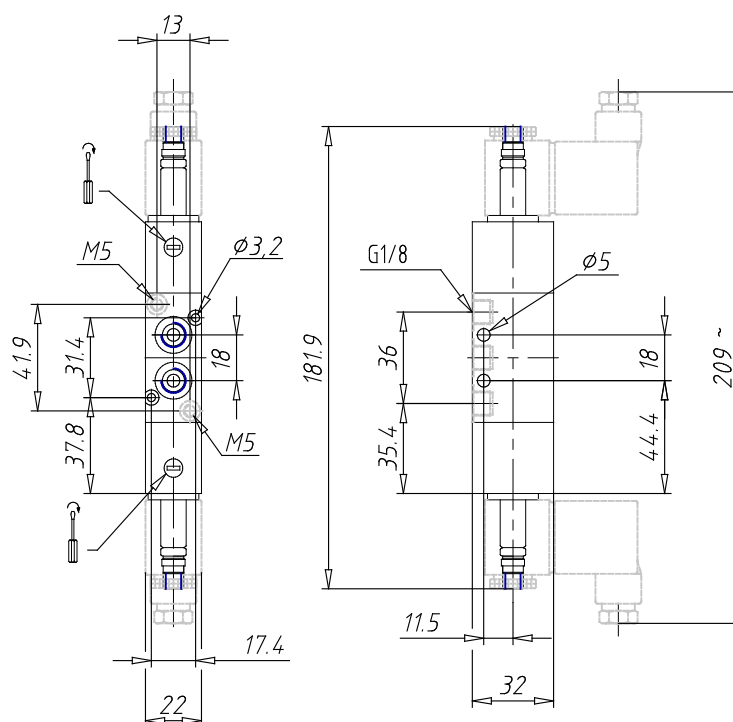

5/2-way solenoid valve, G1/8, bistable - Mod. 358... - Serie 3

Product code: 358-011-02

Datasheet creation date: 19/05/2026 08:47

Check the most updated document online [click here](#)

TECHNICAL DATA

Mod.	358-011-02
Function	5/2
Flow rate (NI/min)	700
Operating pressure	1,5 ÷ 10
Pilot pressure	-
Manual override	= bistabile standard
Dimensions of the solenoid	No solenoid
Solenoid voltage	

5/2-way solenoid valve, G1/8, bistable - Mod. 358... - Serie 3

Product code: 358-011-02

DIMENSIONS

Mod.	358-011-02
Function	5/2
Flow rate (NI/min)	700
Operating pressure	1,5 ÷ 10
Pilot pressure	-
Manual override	= bistabile standard
Dimensions of the solenoid	No solenoid
Solenoid voltage	