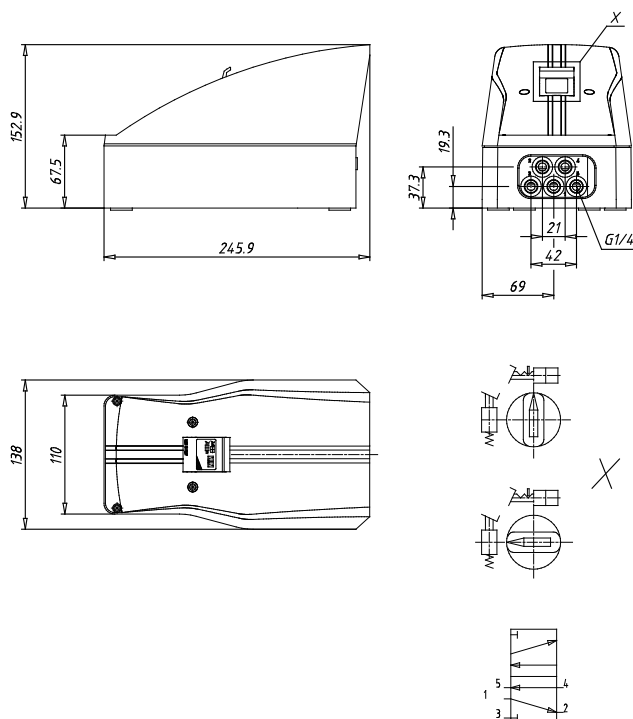

## Pneumatic/Electrical - foot operated pedal - Mod. 354 N-925/3E2-925

Product code: 354N-925

Datasheet creation date: 19/05/2026 08:50

Check the most updated document online [click here](#)

### TECHNICAL DATA

Mod.	354N-925
------	----------

## Pneumatic/Electrical - foot operated pedal - Mod. 354 N-925/3E2-925

Product code: 354N-925

### DIMENSIONS

Mod.	354N-925
------	----------