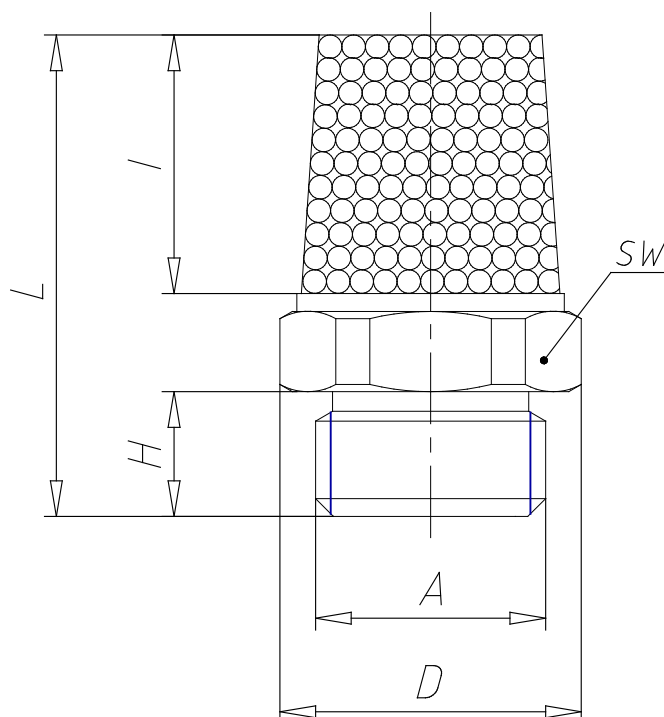

Silencers - Series 2931

Product code: 2931 M5

Datasheet creation date: 19/05/2026 09:00

Check the most updated document online [click here](#)

TECHNICAL DATA

Mod.	2931 M5
Pressure range (Kg / cm² - bar)	max. 10
Flow rate (NI / min)	450
Noise treshold (db (A))	69

Silencers - Series 2931

Product code: 2931 M5

DIMENSIONS

A	M5
D (mm)	7.7
H (mm)	4.0
I (mm)	8.0
L (mm)	16.5
SW (mm)	7