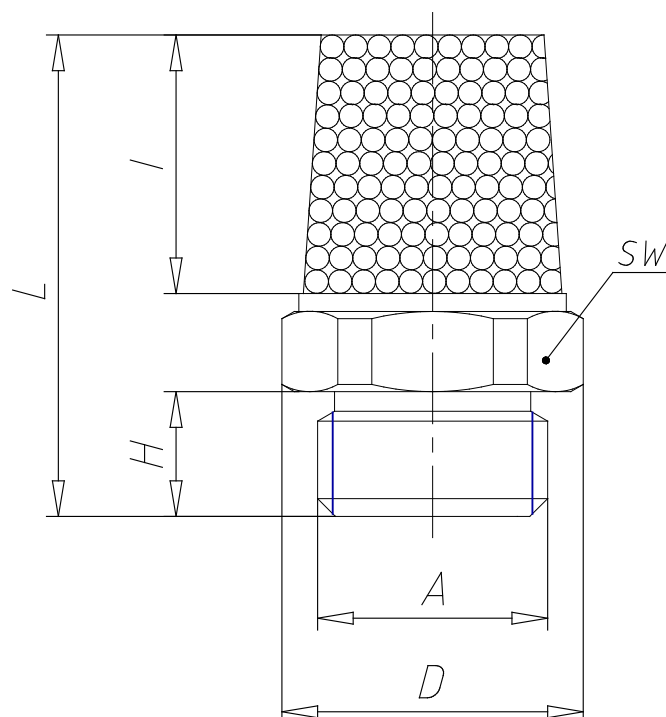

## Silencers - Series 2931

Product code: 2931 3/4

Datasheet creation date: 19/05/2026 17:11

Check the most updated document online [click here](#)

### TECHNICAL DATA

<b>Mod.</b>	2931 3/4
<b>Pressure range (Kg / cm<sup>2</sup> - bar)</b>	max. 10
<b>Flow rate (NI / min)</b>	9600
<b>Noise treshold (db (A))</b>	84

### DIMENSIONS

<b>A</b>	G3/4
<b>D (mm)</b>	32.0
<b>H (mm)</b>	9.0
<b>I (mm)</b>	37.0
<b>L (mm)</b>	54.0
<b>SW (mm)</b>	30