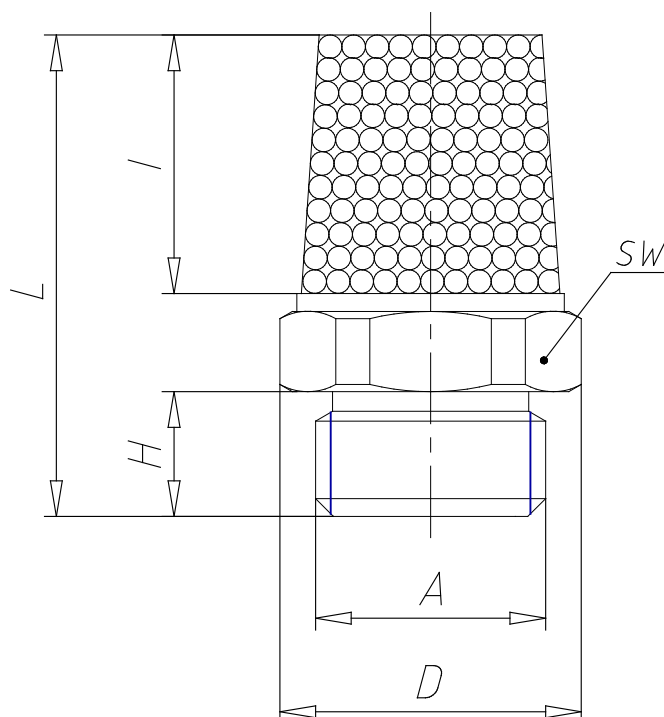

## Silencers - Series 2931

Product code: 2931 1/8

Datasheet creation date: 19/05/2026 08:50

Check the most updated document online [click here](#)

### TECHNICAL DATA

Mod.	2931 1/8
Pressure range (Kg / cm <sup>2</sup> - bar)	max. 10
Flow rate (NI / min)	1927
Noise treshold (db (A))	88

### DIMENSIONS

<b>A</b>	G1/8
<b>D (mm)</b>	13.0
<b>H (mm)</b>	4.5
<b>I (mm)</b>	13.0
<b>L (mm)</b>	21.0
<b>SW (mm)</b>	12