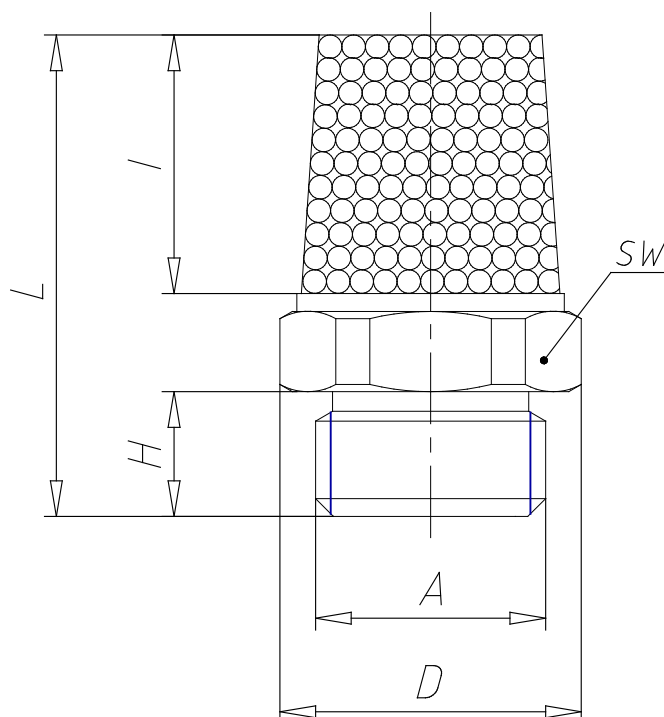

## Silencers - Series 2931

Product code: 2931 1/4

Datasheet creation date: 19/05/2026 08:50

Check the most updated document online [click here](#)

### TECHNICAL DATA

<b>Mod.</b>	2931 1/4
<b>Pressure range (Kg / cm<sup>2</sup> - bar)</b>	max. 10
<b>Flow rate (NI / min)</b>	3200
<b>Noise treshold (db (A))</b>	86

### DIMENSIONS

<b>A</b>	G1/4
<b>D (mm)</b>	16.2
<b>H (mm)</b>	6.0
<b>I (mm)</b>	16.5
<b>L (mm)</b>	27.0
<b>SW (mm)</b>	15