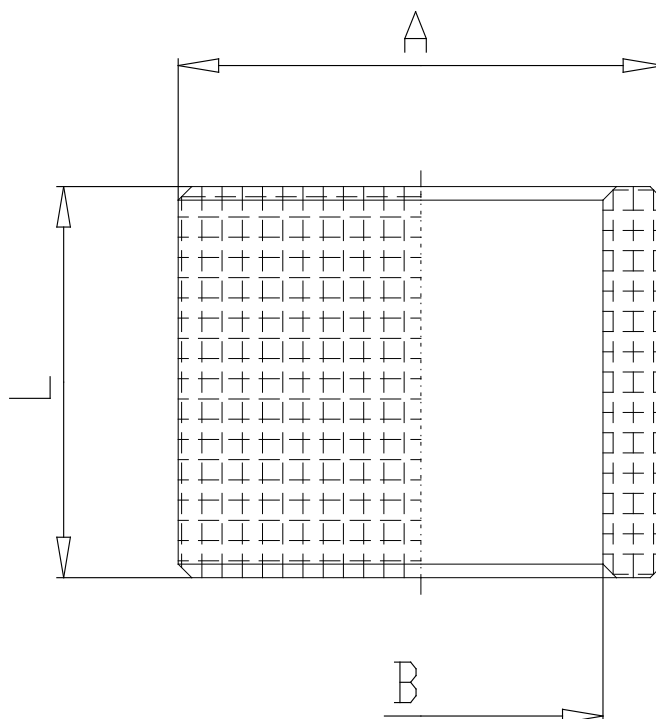

Bush - Mod. SCO + 2905

Product code: 2905 3/8

Datasheet creation date: 19/05/2026 17:12

Check the most updated document online [click here](#)

TECHNICAL DATA

Mod.	2905 3/8
------	----------

Bush - Mod. SCO + 2905

Product code: 2905 3/8

■ DIMENSIONS

A (mm)	21
B (mm)	16.8
L (mm)	14.5