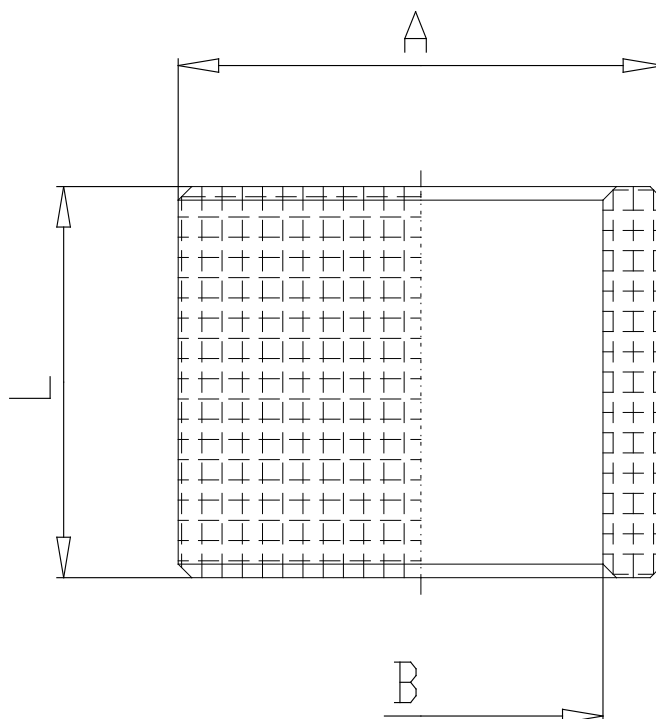

Bush - Mod. SCO + 2905

Product code: 2905 1/8

Datasheet creation date: 19/05/2026 08:51

Check the most updated document online [click here](#)

TECHNICAL DATA

Mod.	2905 1/8
------	----------

Bush - Mod. SCO + 2905

Product code: 2905 1/8

■ DIMENSIONS

A (mm)	14
B (mm)	10.0
L (mm)	14.5