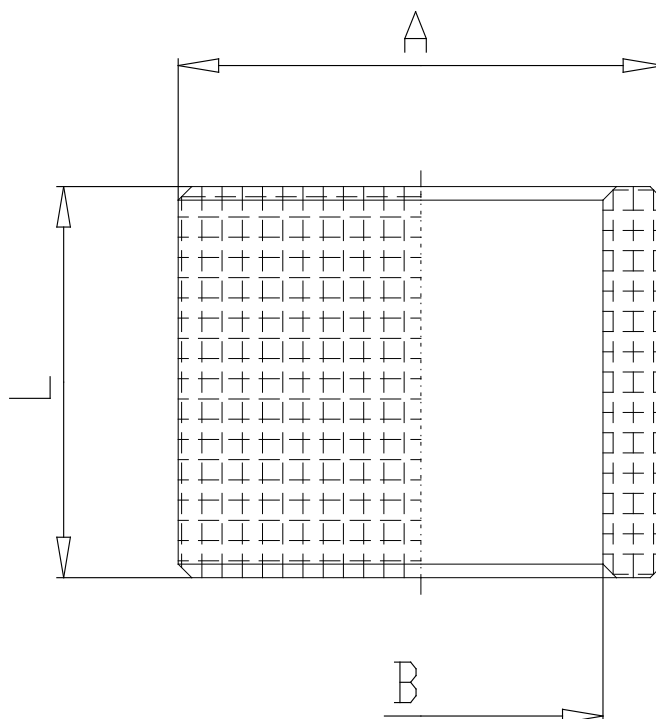

Bush - Mod. SCO + 2905

Product code: 2905 1/4

Datasheet creation date: 19/05/2026 09:00

Check the most updated document online [click here](#)

TECHNICAL DATA

Mod.	2905 1/4
------	----------

Bush - Mod. SCO + 2905

Product code: 2905 1/4

DIMENSIONS

A (mm)	18
B (mm)	13.5
L (mm)	14.5