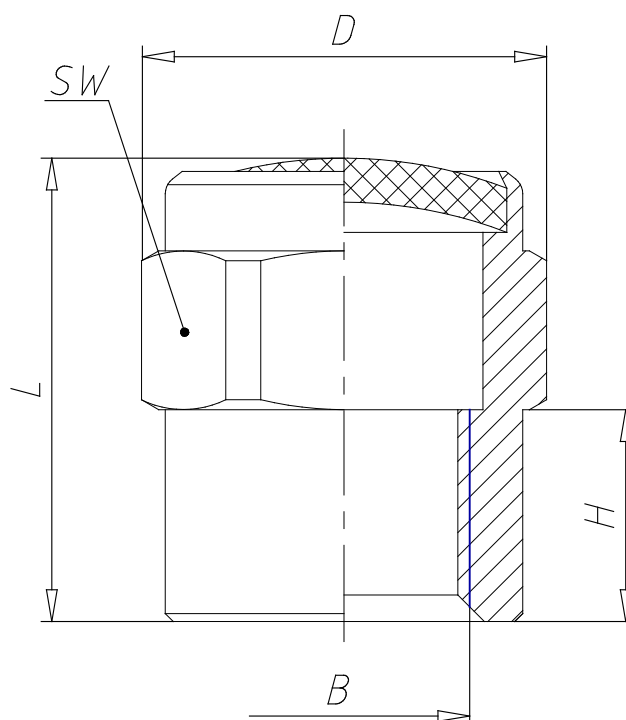

Silencers - Series 2903

Product code: 2903 1/8

Datasheet creation date: 19/05/2026 17:11

Check the most updated document online [click here](#)

TECHNICAL DATA

Mod.	2903 1/8
Pressure range (Kg / cm ² - bar)	max. 10
Flow rate (NI / min)	665
Noise treshold (db (A))	74

Silencers - Series 2903

Product code: 2903 1/8

DIMENSIONS

B	G1/8
D (mm)	15.3
H (mm)	4
L (mm)	11
SW (mm)	14