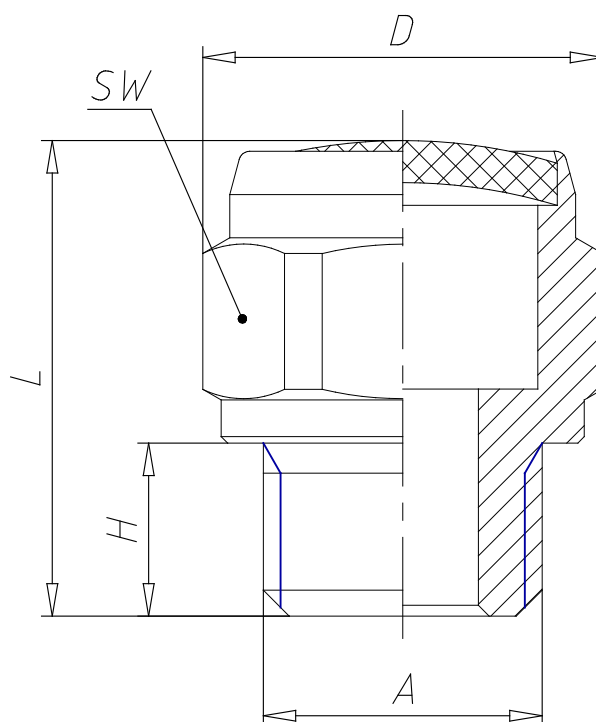

Silencers - Series 2901

Product code: 2901 1/8

Datasheet creation date: 19/05/2026 09:00

Check the most updated document online [click here](#)

TECHNICAL DATA

Mod.	2901 1/8
Pressure range (Kg / cm ² - bar)	max. 10
Flow (NI / min)	700
Noise treshold (db (A))	75

Silencers - Series 2901

Product code: 2901 1/8

DIMENSIONS

A	G1/8
D (mm)	15.3
H (mm)	5
L (mm)	12.0
SW (mm)	14