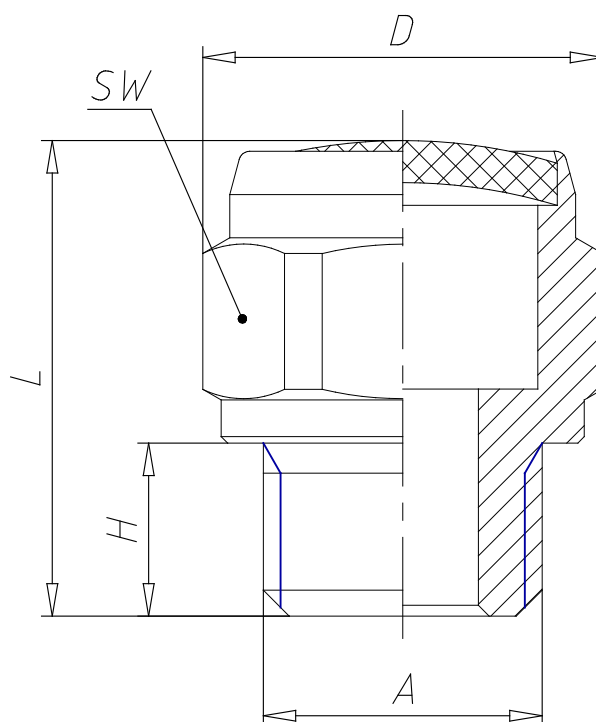

Silencers - Series 2901

Product code: 2901 1/4-17

Datasheet creation date: 19/05/2026 08:31

Check the most updated document online [click here](#)

TECHNICAL DATA

Mod.	2901 1/4-17
Pressure range (Kg / cm² - bar)	max. 10
Flow (NI / min)	1000
Noise treshold (db (A))	78

Silencers - Series 2901

Product code: 2901 1/4-17

DIMENSIONS

A	G1/4
D (mm)	18.5
H (mm)	6
L (mm)	14.0
SW (mm)	17