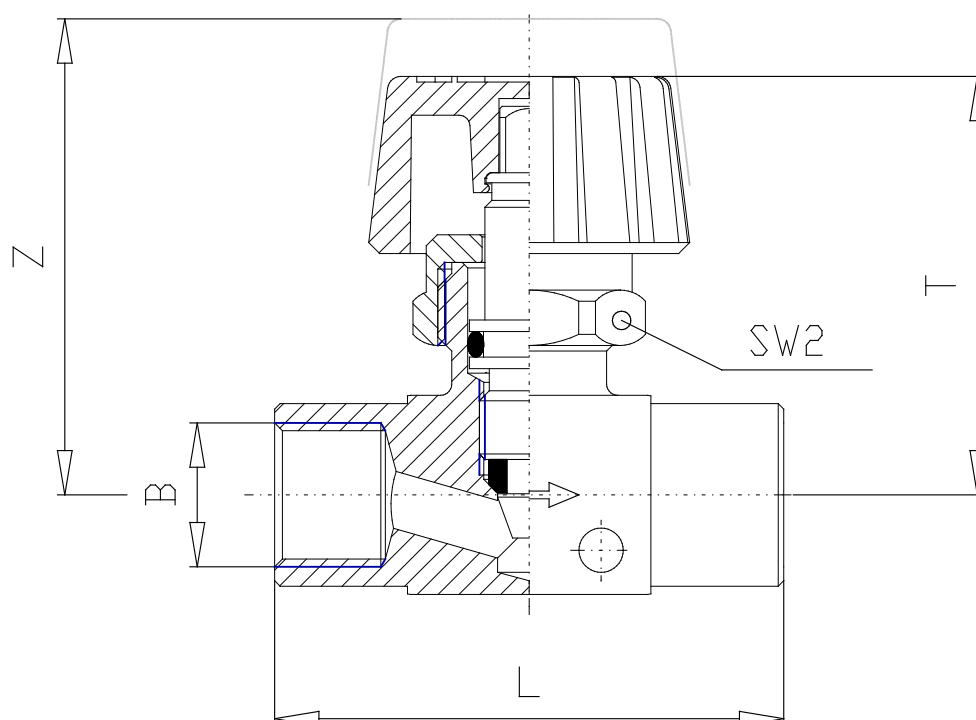

Valves - Series 28

Product code: 2830 1/4

Datasheet creation date: 19/05/2026 08:51

Check the most updated document online [click here](#)

TECHNICAL DATA

Mod.	2830 1/4
------	----------

Valves - Series 28

Product code: 2830 1/4

DIMENSIONS

A	G1/4
P	-
S	-
T (mm)	37.0
Z (mm)	42.5
SMAX	-
SW2	19
SW3	-