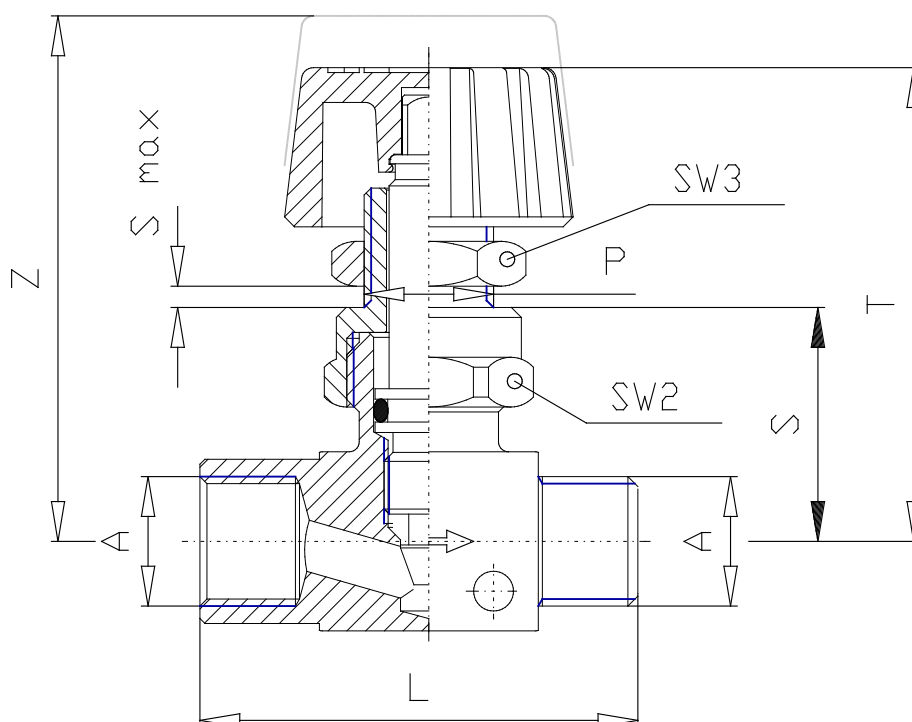

## Valves - Series 28

Product code: 2829 1/4

Datasheet creation date: 19/05/2026 17:13

Check the most updated document online [click here](#)

### TECHNICAL DATA

Mod.	2829 1/4
------	----------

## Valves - Series 28

Product code: 2829 1/4

### DIMENSIONS

<b>A</b>	G1/4
<b>P</b>	1/4
<b>S</b>	23
<b>T (mm)</b>	47.0
<b>Z (mm)</b>	52.5
<b>S MAX</b>	7
<b>SW2</b>	19
<b>SW3</b>	17