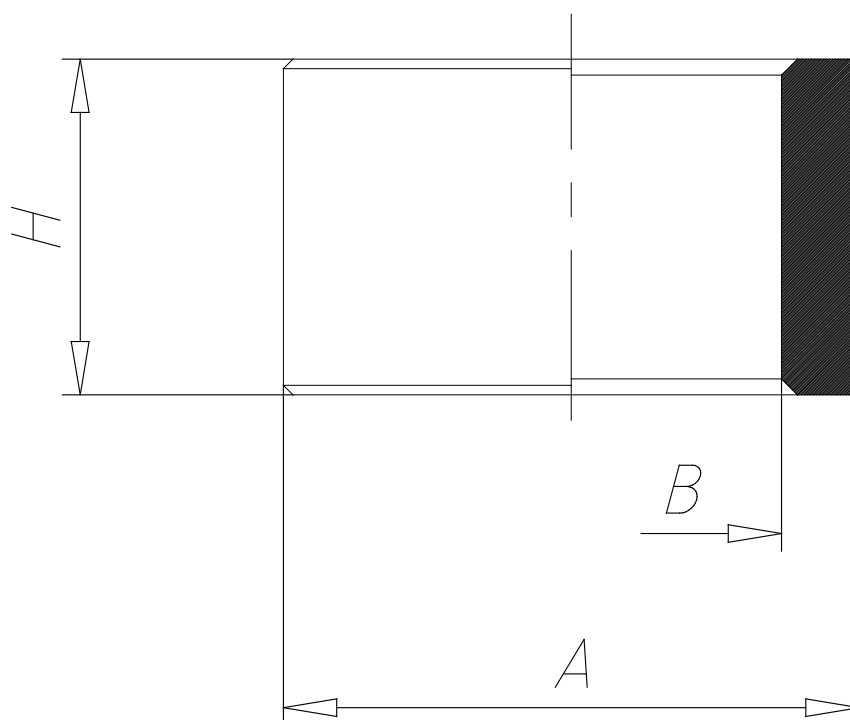

- Fittings Mod. 2669

Product code: 2669 1/8

Datasheet creation date: 19/05/2026 22:44

Check the most updated document online [click here](#)

■ TECHNICAL DATA

Mod.	2669 1/8
------	----------

- Fittings Mod. 2669

Product code: 2669 1/8

■ DIMENSIONS

A (mm)	14
B (mm)	9.8
H (mm)	10