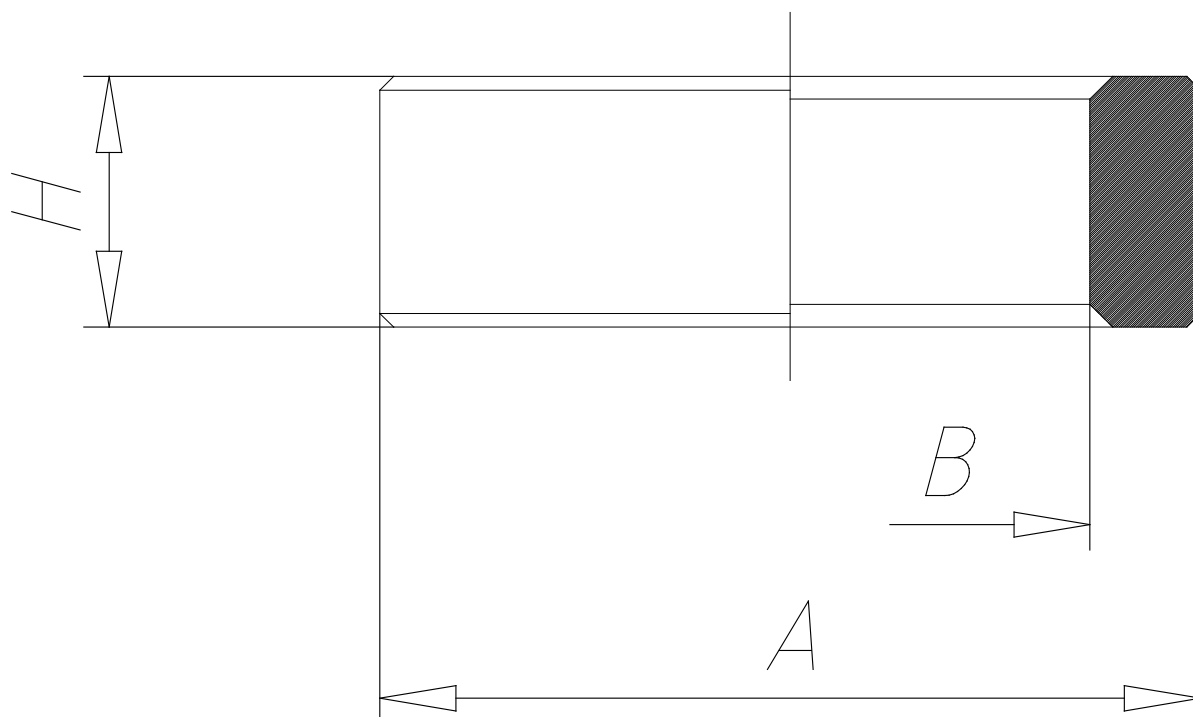

## - Fittings Mod. 2665

Product code: 2665 1/8

Datasheet creation date: 19/05/2026 23:21

Check the most updated document online [click here](#)

### TECHNICAL DATA

Mod.	2665 1/8
------	----------

## - Fittings Mod. 2665

Product code: 2665 1/8

### **DIMENSIONS**

<b>A (mm)</b>	14
<b>B (mm)</b>	9.8
<b>H (mm)</b>	5