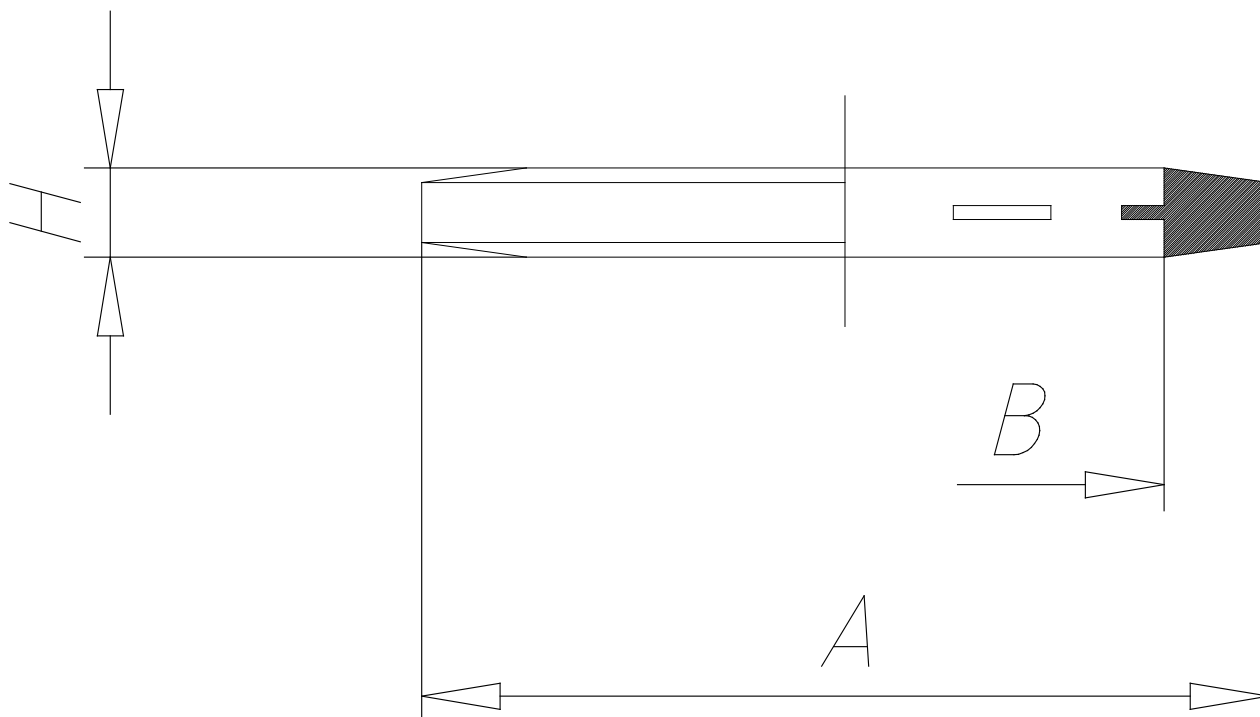

## - Fittings Mod. 2661

Product code: 2661 1/8

Datasheet creation date: 19/05/2026 08:31

Check the most updated document online [click here](#)

### ■ TECHNICAL DATA

Mod.	2661 1/8
------	----------

## - Fittings Mod. 2661

Product code: 2661 1/8

### **DIMENSIONS**

<b>A (mm)</b>	14.0
<b>B (mm)</b>	10.2
<b>H (mm)</b>	1.9