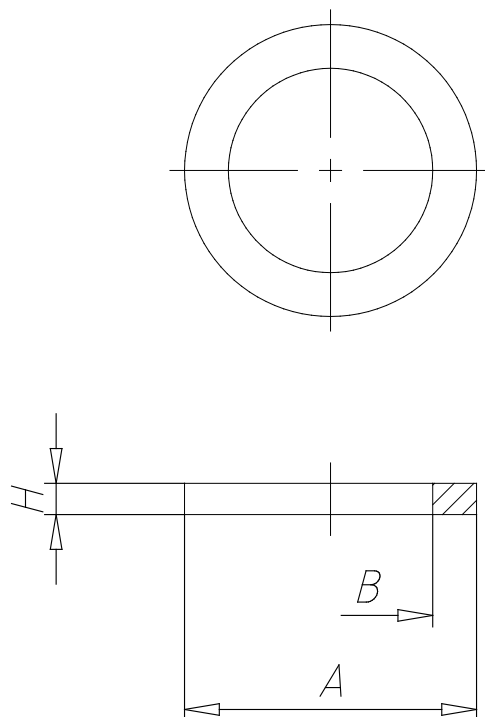

- Fittings Mod. 2651

Product code: 2651 3/8

Datasheet creation date: 19/05/2026 22:44

Check the most updated document online [click here](#)

■ TECHNICAL DATA

Mod.	2651 3/8
------	----------

- Fittings Mod. 2651

Product code: 2651 3/8

■ DIMENSIONS

A (mm)	22.0
B (mm)	16.7
H (mm)	1.5