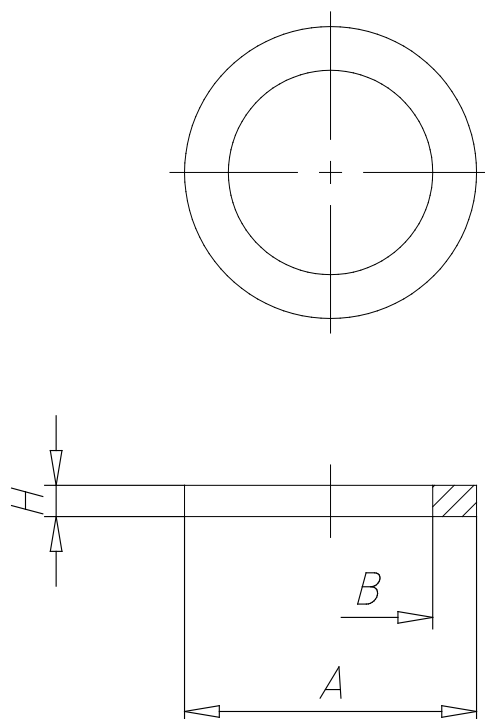

- Fittings Mod. 2651

Product code: 2651 1/8

Datasheet creation date: 19/05/2026 08:31

Check the most updated document online [click here](#)

■ TECHNICAL DATA

Mod.	2651 1/8
------	----------

- Fittings Mod. 2651

Product code: 2651 1/8

■ DIMENSIONS

A (mm)	14.0
B (mm)	9.8
H (mm)	1.5