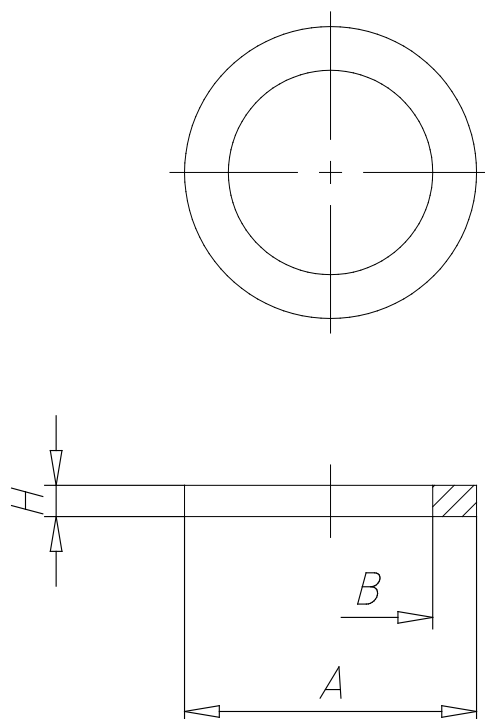

- Fittings Mod. 2651

Product code: 2651 1/4

Datasheet creation date: 19/05/2026 08:31

Check the most updated document online [click here](#)

■ TECHNICAL DATA

Mod.	2651 1/4
------	----------

- Fittings Mod. 2651

Product code: 2651 1/4

■ DIMENSIONS

A (mm)	18.0
B (mm)	13.2
H (mm)	1.5