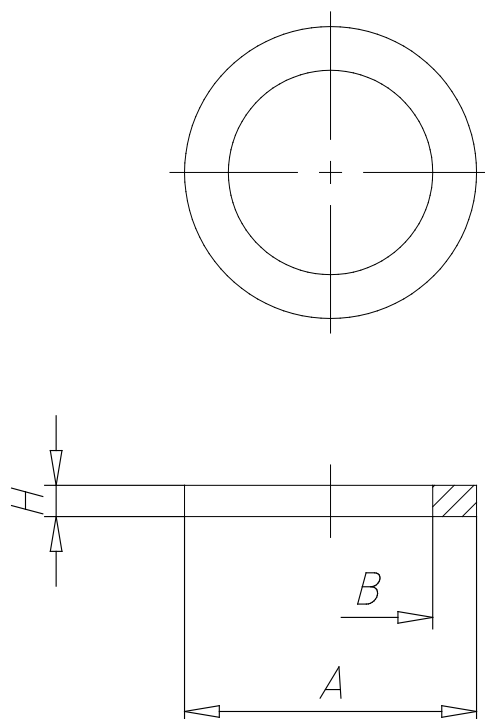

- Fittings Mod. 2651

Product code: 2651 1/2

Datasheet creation date: 19/05/2026 23:44

Check the most updated document online [click here](#)

■ TECHNICAL DATA

Mod.	2651 1/2
------	----------

- Fittings Mod. 2651

Product code: 2651 1/2

DIMENSIONS

A (mm)	26.0
B (mm)	20.9
H (mm)	1.5