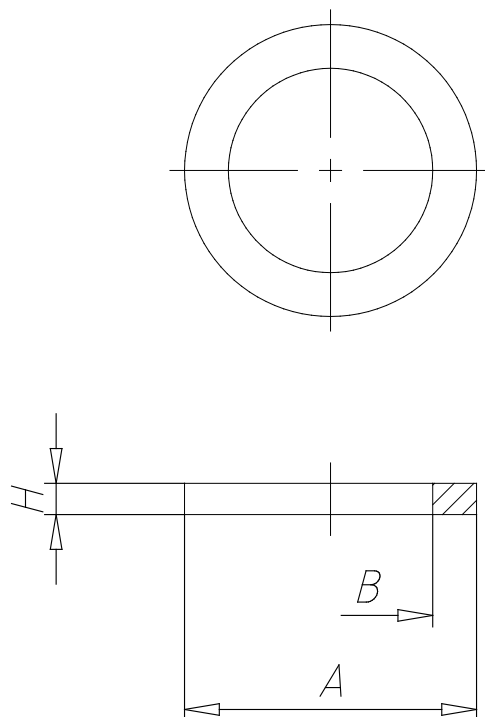

- Fittings Mod. 2651

Product code: 2651 1

Datasheet creation date: 19/05/2026 23:21

Check the most updated document online [click here](#)

■ TECHNICAL DATA

Mod.	2651 1
------	--------

- Fittings Mod. 2651

Product code: 2651 1

■ DIMENSIONS

A (mm)	38.5
B (mm)	33.4
H (mm)	1.5