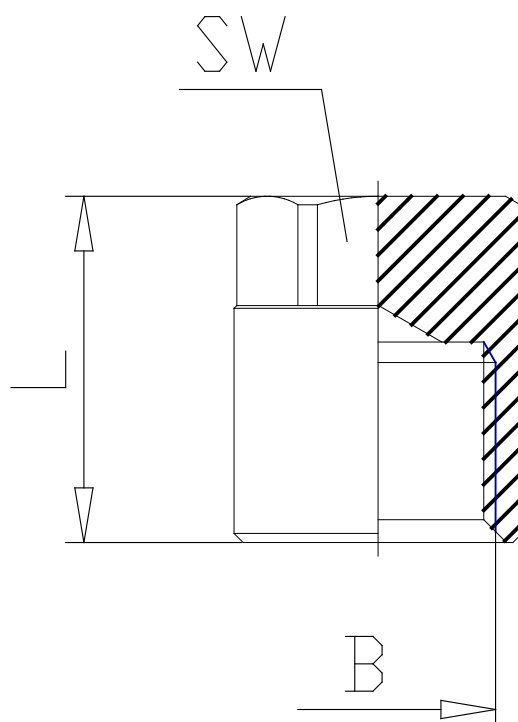

Mod. 2613 - Fittings Serie 2000

Product code: 2613 3/8

Datasheet creation date: 19/05/2026 18:00

Check the most updated document online [click here](#)

■ TECHNICAL DATA

Mod.	2613 3/8
------	----------

Mod. 2613 - Fittings Serie 2000

Product code: 2613 3/8

DIMENSIONS

B	G3/8
L (mm)	15.5
SW (mm)	18