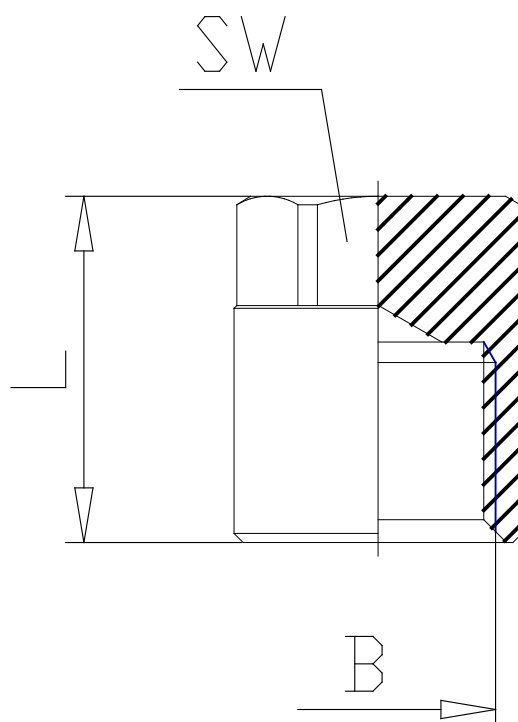

Mod. 2613 - Fittings Serie 2000

Product code: 2613 1/2

Datasheet creation date: 19/05/2026 18:01

Check the most updated document online [click here](#)

TECHNICAL DATA

Mod.	2613 1/2
------	----------

Mod. 2613 - Fittings Serie 2000

Product code: 2613 1/2

DIMENSIONS

B	G1/2
L (mm)	22.5
SW (mm)	19