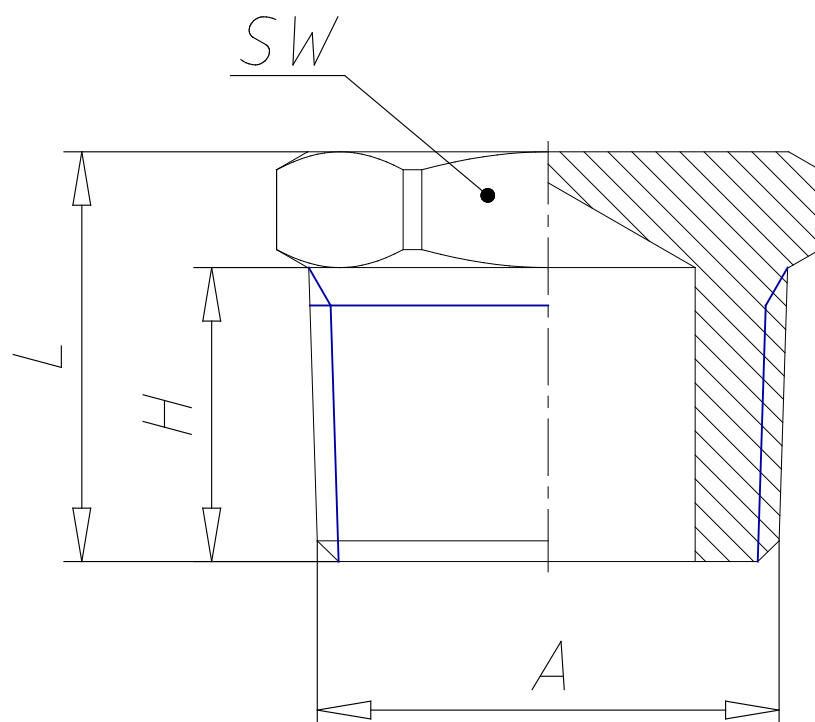

Mod. 2610 3/4 - Fittings Serie 2000

Product code: 2610 3/4

Datasheet creation date: 19/05/2026 18:00

Check the most updated document online [click here](#)

■ TECHNICAL DATA

Mod.	2610 3/4
------	----------

Mod. 2610 3/4 - Fittings Serie 2000

Product code: 2610 3/4

DIMENSIONS

A	R3/4
H (mm)	16.5
L (mm)	23
SW (mm)	27