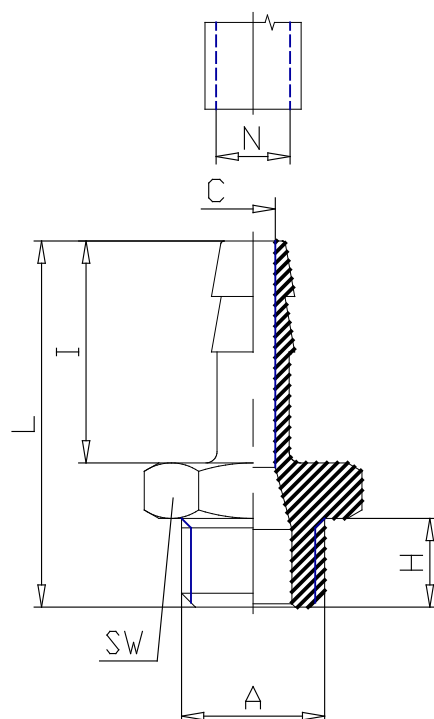

Mod. 2601 - Fittings Serie 2000

Product code: 2601 9-1/8

Datasheet creation date: 19/05/2026 08:53

Check the most updated document online [click here](#)

TECHNICAL DATA

Mod.	2601 9-1/8
------	------------

Mod. 2601 - Fittings Serie 2000

Product code: 2601 9-1/8

DIMENSIONS

N (mm)	9
A	G1/8
C (mm)	5.5
H (mm)	6
I (mm)	20
L (mm)	30.0
SW (mm)	12