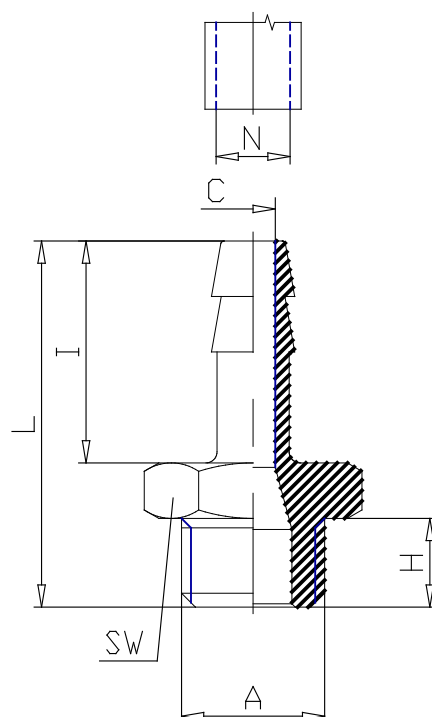

Mod. 2601 - Fittings Serie 2000

Product code: 2601 9-1/4

Datasheet creation date: 19/05/2026 09:00

Check the most updated document online [click here](#)

■ TECHNICAL DATA

Mod.	2601 9-1/4
------	------------

Mod. 2601 - Fittings Serie 2000

Product code: 2601 9-1/4

DIMENSIONS

N (mm)	9
A	G1/4
C (mm)	6.0
H (mm)	8
I (mm)	20
L (mm)	33.0
SW (mm)	17