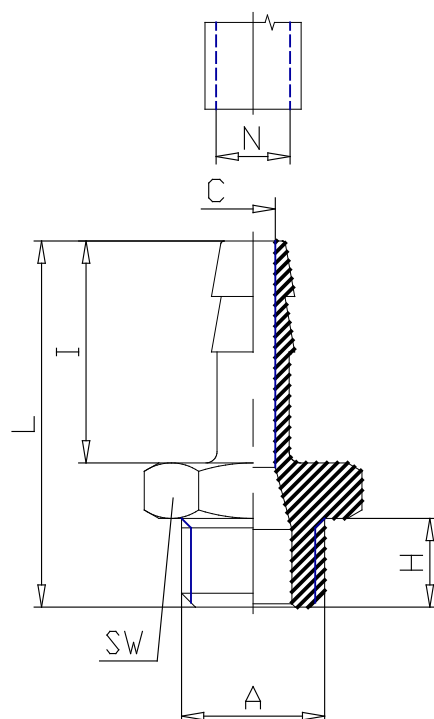

Mod. 2601 - Fittings Serie 2000

Product code: 2601 4,5-M5

Datasheet creation date: 19/05/2026 09:00

Check the most updated document online [click here](#)

■ TECHNICAL DATA

Mod.	2601 4,5-M5
------	-------------

Mod. 2601 - Fittings Serie 2000

Product code: 2601 4,5-M5

DIMENSIONS

N (mm)	4
A	M5
C (mm)	2.5
H (mm)	4
I (mm)	15
L (mm)	23.0
SW (mm)	8