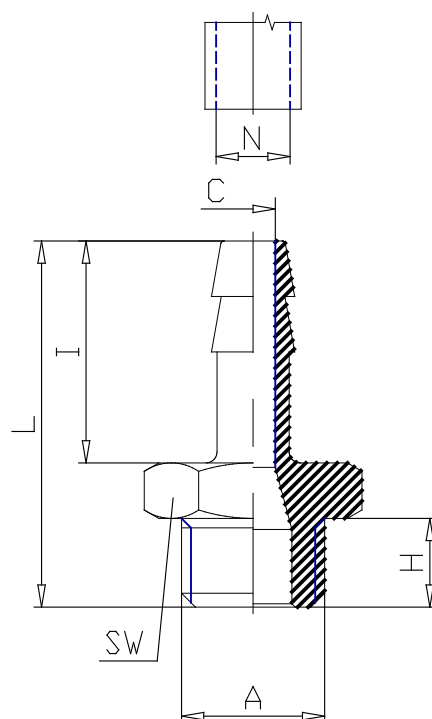

Mod. 2601 - Fittings Serie 2000

Product code: 2601 17-3/8

Datasheet creation date: 19/05/2026 18:01

Check the most updated document online [click here](#)

TECHNICAL DATA

Mod.	2601 17-3/8
------	-------------

Mod. 2601 - Fittings Serie 2000

Product code: 2601 17-3/8

DIMENSIONS

N (mm)	17
A	G3/8
C (mm)	12.0
H (mm)	9
I (mm)	24
L (mm)	38.0
SW (mm)	19