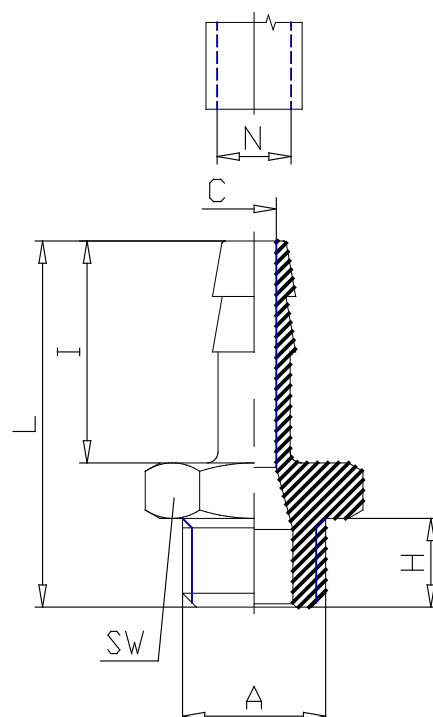

Mod. 2601 - Fittings Serie 2000

Product code: 2601 12-1/4

Datasheet creation date: 19/05/2026 08:53

Check the most updated document online [click here](#)

■ TECHNICAL DATA

Mod.	2601 12-1/4
------	-------------

Mod. 2601 - Fittings Serie 2000

Product code: 2601 12-1/4

DIMENSIONS

N (mm)	12
A	G1/4
C (mm)	8.5
H (mm)	8
I (mm)	20
L (mm)	33.0
SW (mm)	17