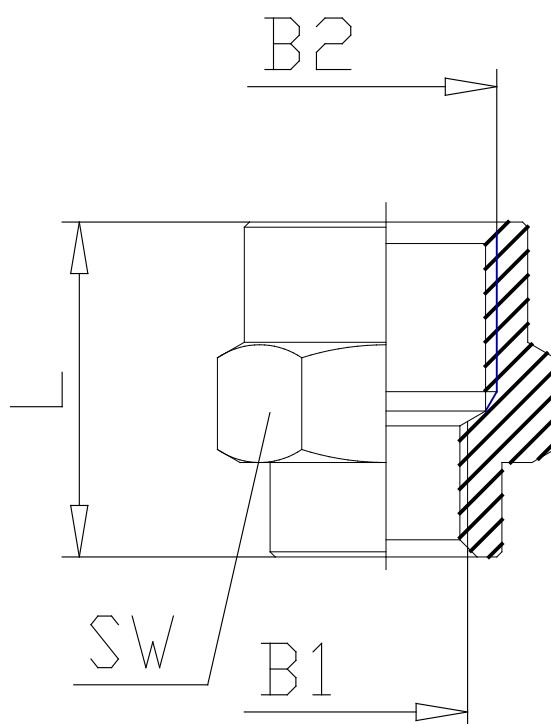

Mod. 2553 - Fittings Serie 2000

Product code: 2553 1/8-1/2

Datasheet creation date: 19/05/2026 18:00

Check the most updated document online [click here](#)

■ TECHNICAL DATA

Mod.	2553 1/8-1/2
------	--------------

Mod. 2553 - Fittings Serie 2000

Product code: 2553 1/8-1/2

DIMENSIONS

B1 (mm)	G1/8
B2	G1/2
L (mm)	21.5
SW (mm)	24