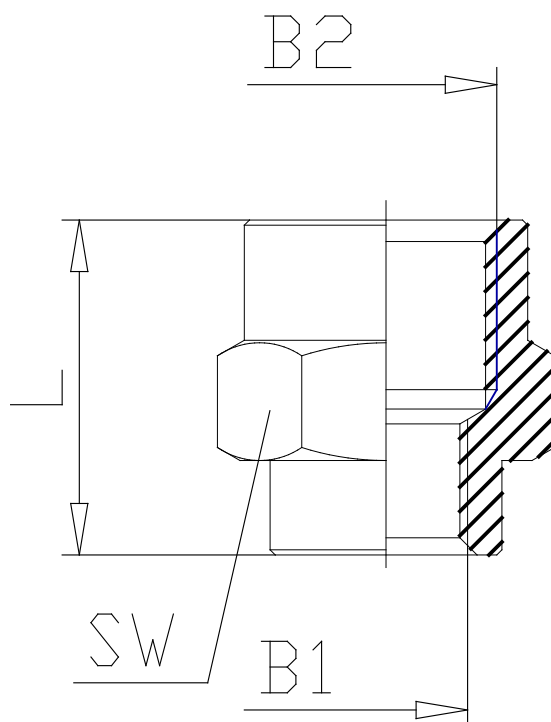

## Mod. 2553 - Fittings Serie 2000

Product code: 2553 1/4-1/2

Datasheet creation date: 19/05/2026 18:01

Check the most updated document online [click here](#)

### ■ TECHNICAL DATA

Mod.	2553 1/4-1/2
------	--------------

## Mod. 2553 - Fittings Serie 2000

Product code: 2553 1/4-1/2

### DIMENSIONS

<b>B1 (mm)</b>	G1/4
<b>B2</b>	G1/2
<b>L (mm)</b>	23.0
<b>SW (mm)</b>	24