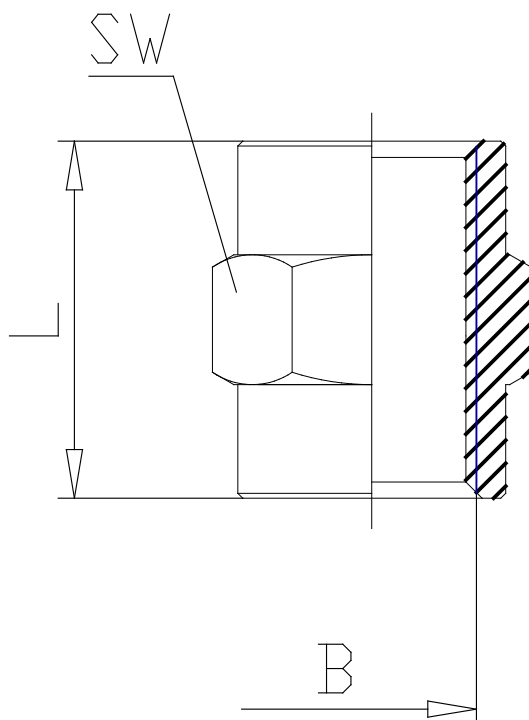

Mod. 2543 - Fittings Serie 2000

Product code: 2543 1/2

Datasheet creation date: 19/05/2026 08:53

Check the most updated document online [click here](#)

■ TECHNICAL DATA

Mod.	2543 1/2
------	----------

Mod. 2543 - Fittings Serie 2000

Product code: 2543 1/2

DIMENSIONS

B	G1/2
L (mm)	28
SW (mm)	24