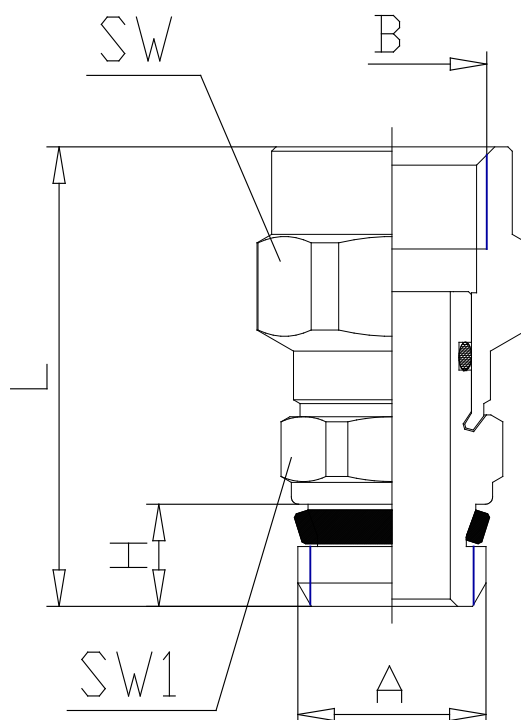

Mod. 2541 - Sprint fittings Serie S2000

Product code: 2541 3/8-3/8

Datasheet creation date: 19/05/2026 18:01

Check the most updated document online [click here](#)

TECHNICAL DATA

Mod.	2541 3/8-3/8
------	--------------

Mod. 2541 - Sprint fittings Serie S2000

Product code: 2541 3/8-3/8

DIMENSIONS

A	G3/8
B	G3/8
H (mm)	8.0
L (mm)	34.0
SW (mm)	20
SW1 (mm)	19