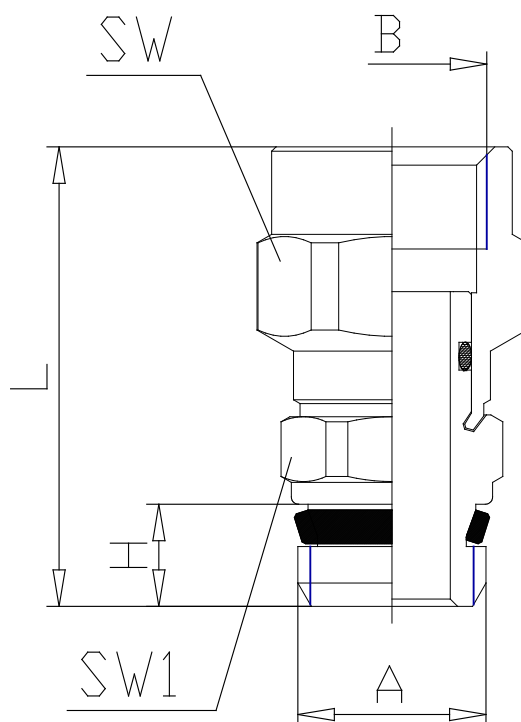

Mod. 2541 - Sprint fittings Serie S2000

Product code: 2541 1/8-1/8

Datasheet creation date: 19/05/2026 18:01

Check the most updated document online [click here](#)

TECHNICAL DATA

Mod.	2541 1/8-1/8
------	--------------

Mod. 2541 - Sprint fittings Serie S2000

Product code: 2541 1/8-1/8

DIMENSIONS

A	G1/8
B	G1/8
H (mm)	5.5
L (mm)	28.0
SW (mm)	13
SW1 (mm)	14