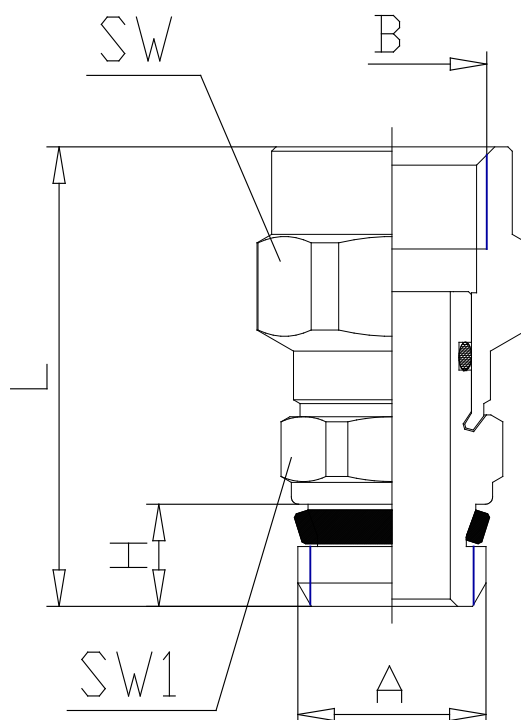

## Mod. 2541 - Sprint fittings Serie S2000

Product code: 2541 1/4-1/4

Datasheet creation date: 19/05/2026 18:01

Check the most updated document online [click here](#)

### TECHNICAL DATA

Mod.	2541 1/4-1/4
------	--------------

## Mod. 2541 - Sprint fittings Serie S2000

Product code: 2541 1/4-1/4

### DIMENSIONS

<b>A</b>	G1/4
<b>B</b>	G1/4
<b>H (mm)</b>	7.0
<b>L (mm)</b>	31.5
<b>SW (mm)</b>	17
<b>SW1 (mm)</b>	14